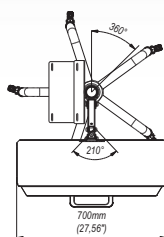

SV53 ■ LCD Trolley 19"-26" with PC Mount

Features

- 1 PC MOUNT
- 2 ADJUSTABLE POSITION
vertical and horizontal with 360° rotation
- 3 CASTERS WITH BRAKES

Technical Data

75x75 mm
100x100 mm

19"-26"

30 Kg

min. 75x75 mm
max. 100x100 mm

250°

360°

1270 mm

Trade Information

Index	Colour	Package	EAN
SV53c-B	■	■	5908252961832
SV55s-B	■	■	5908252961269
SV53w-B	□	■	5908252963263

Package Dimensions [mm] (H x W x D)	1060x620x220
Weight [Kg]	18

Accessories