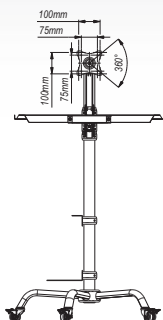

SV53 ■ LCD Trolley 19"-26" with PC Mount

Features

- 1 PC MOUNT
- 2 ADJUSTABLE POSITION
vertical and horizontal with 360° rotation
- 3 CASTERS WITH BRAKES

Technical Data

75x75 mm
100x100 mm

19"-26"

30 Kg

min. 75x75 mm
max. 100x100 mm

250°

360°

1270 mm

Trade Information

Index	Colour	Package	EAN
SV53c-B	■	■	5908252961832
SV55s-B	■	■	5908252961269
SV53w-B	□	■	5908252963263

Package Dimensions [mm] (H x W x D)	1060x620x220
Weight [Kg]	18

Accessories