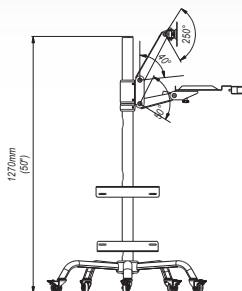

SV53 ■ LCD Trolley 19"-26" with PC Mount

Features

- 1 PC MOUNT
- 2 ADJUSTABLE POSITION
vertical and horizontal with 360° rotation
- 3 CASTERS WITH BRAKES

Technical Data

75x75 mm
100x100 mm

19"-26"

30 Kg

min. 75x75 mm
max. 100x100 mm

250°

360°

1270 mm

Trade Information

Index	Colour	Package	EAN
SV53c-B	■	■	5908252961832
SV55s-B	■	■	5908252961269
SV53w-B	□	■	5908252963263

Package Dimensions [mm] (H x W x D)	1060x620x220
Weight [Kg]	18

Accessories